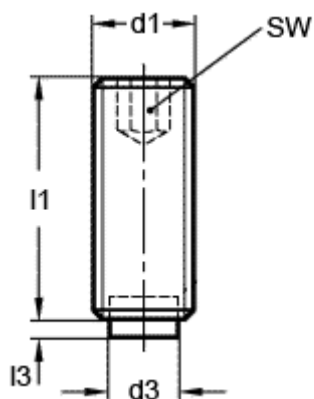

Data Sheet

Article number: 209316671

Description: E+G Grub screw, st. steel
GN 913.5-M10-50-KU

Measures

$d1 = M10$

$d3 = 7$

$l1 = 50.0$

$l3 = 1.9$

$SW = 5.0$